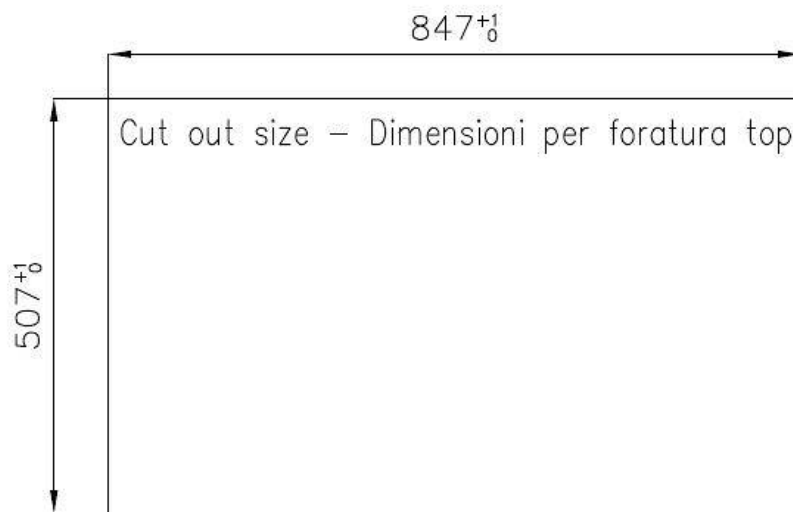

High thickness 1mm thick steel. A significant thickness, which guarantees the maximum sturdiness and durability.

Perimetral overflow The overflow is always a security on the Foster sinks that prevents the overflow of water in case of oversights. The perimeter drain solution improves aesthetics thanks to its square and essential shape.

Small radius Bowls with squared shapes with a modern design and an increased capacity, for a minimal aesthetics connected with an extreme practicity.

TECHNICAL DATA

Lavello serie Master cod. 1250/05*

EQUIPMENT