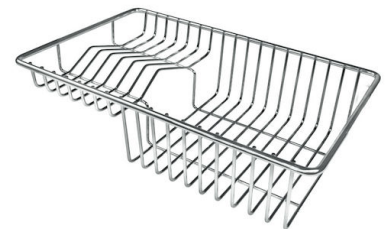

Double mixer hole The large tap counter is already fitted with a series of 2 tap holes. In the second hole it is possible to install the remote control of the automatic drain or, alternatively, a practical soap dispenser.

Small radius Bowls with squared shapes with a modern design and an increased capacity, for a minimal aesthetics connected with an extreme practicity.

TECHNICAL DATA

Lavello serie Master cod. 1250/05*

EQUIPMENT

Automatic waste fitting - PM
8407 113

OPTIONAL ACCESSORIES

Cestello inox
8612 000

Glass chopping board
8631 300

HPDE Chopping board
8657 001

HPDE Twin chopping board
8644 101

Stainless steel plate rack
8100 154

Stainless steel plate rack
8100 303
* only in combination with the accessory
8644 101

Stainless steel plate rack
8100 201

White bowl
8153 100

Graters kit with ring-holder and food collection tray
8159 101
* only in combination with the accessory
8644 101