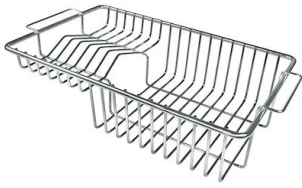

Double mixer hole The large tap counter is already fitted with a series of 2 tap holes. In the second hole it is possible to install the remote control of the automatic drain or, alternatively, a practical soap dispenser.

Small radius Bowls with squared shapes with a modern design and an increased capacity, for a minimal aesthetics connected with an extreme practicity.

TECHNICAL DATA

Lavello serie Master cod. 1250/05*

EQUIPMENT

Automatic waste fitting - PM
8407 113

OPTIONAL ACCESSORIES

Cestello inox
8612 000

Glass chopping board
8631 300

HPDE Chopping board
8657 001

HPDE Twin chopping board
8644 101

Stainless steel plate rack
8100 154

Stainless steel plate rack
8100 303
* only in combination with the accessory
8644 101

Stainless steel plate rack
8100 201

White bowl
8153 100

Graters kit with ring-holder and food collection tray
8159 101
* only in combination with the accessory
8644 101