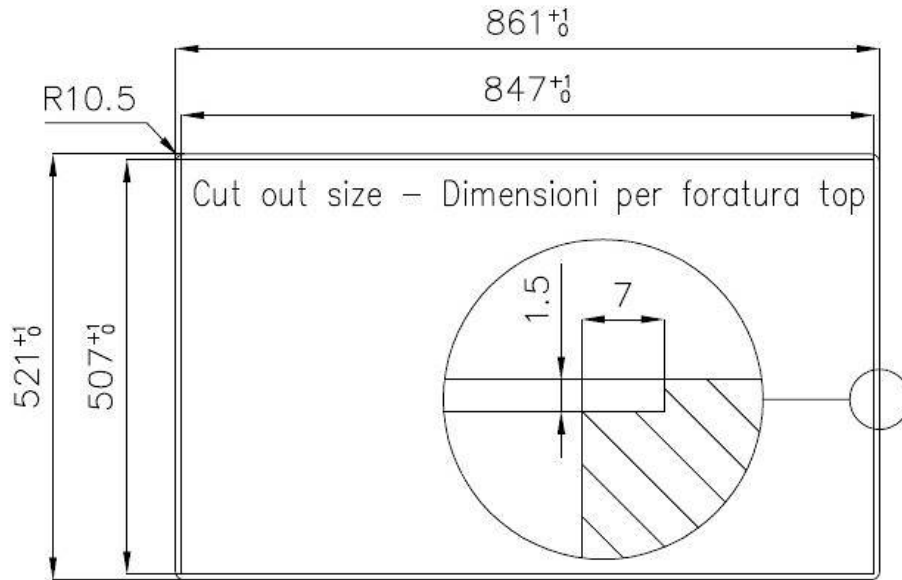

Sink Master

Bowl on the right

Kitchen Sinks

Code: 1250 051

DETAILS

Edge/Installation Type	Flush-mount Top-mount
Finish	Foster brushed
Material	AISI 304 stainless steel
Texture	Foster brushed
Base	60 cm
Dimensions	860 x 520 mm
Standard fittings	Fixing hooks, gasket, drain, overflow and siphon, boxed packing
Mixer holes	2 standard holes
Built-in hole	View technical data sheet

Small radius Bowls with squared shapes with a modern design and an increased capacity, for a minimal aesthetics connected with an extreme practicity.

TECHNICAL DATA

Lavello serie Master cod. 1250/05*

EQUIPMENT