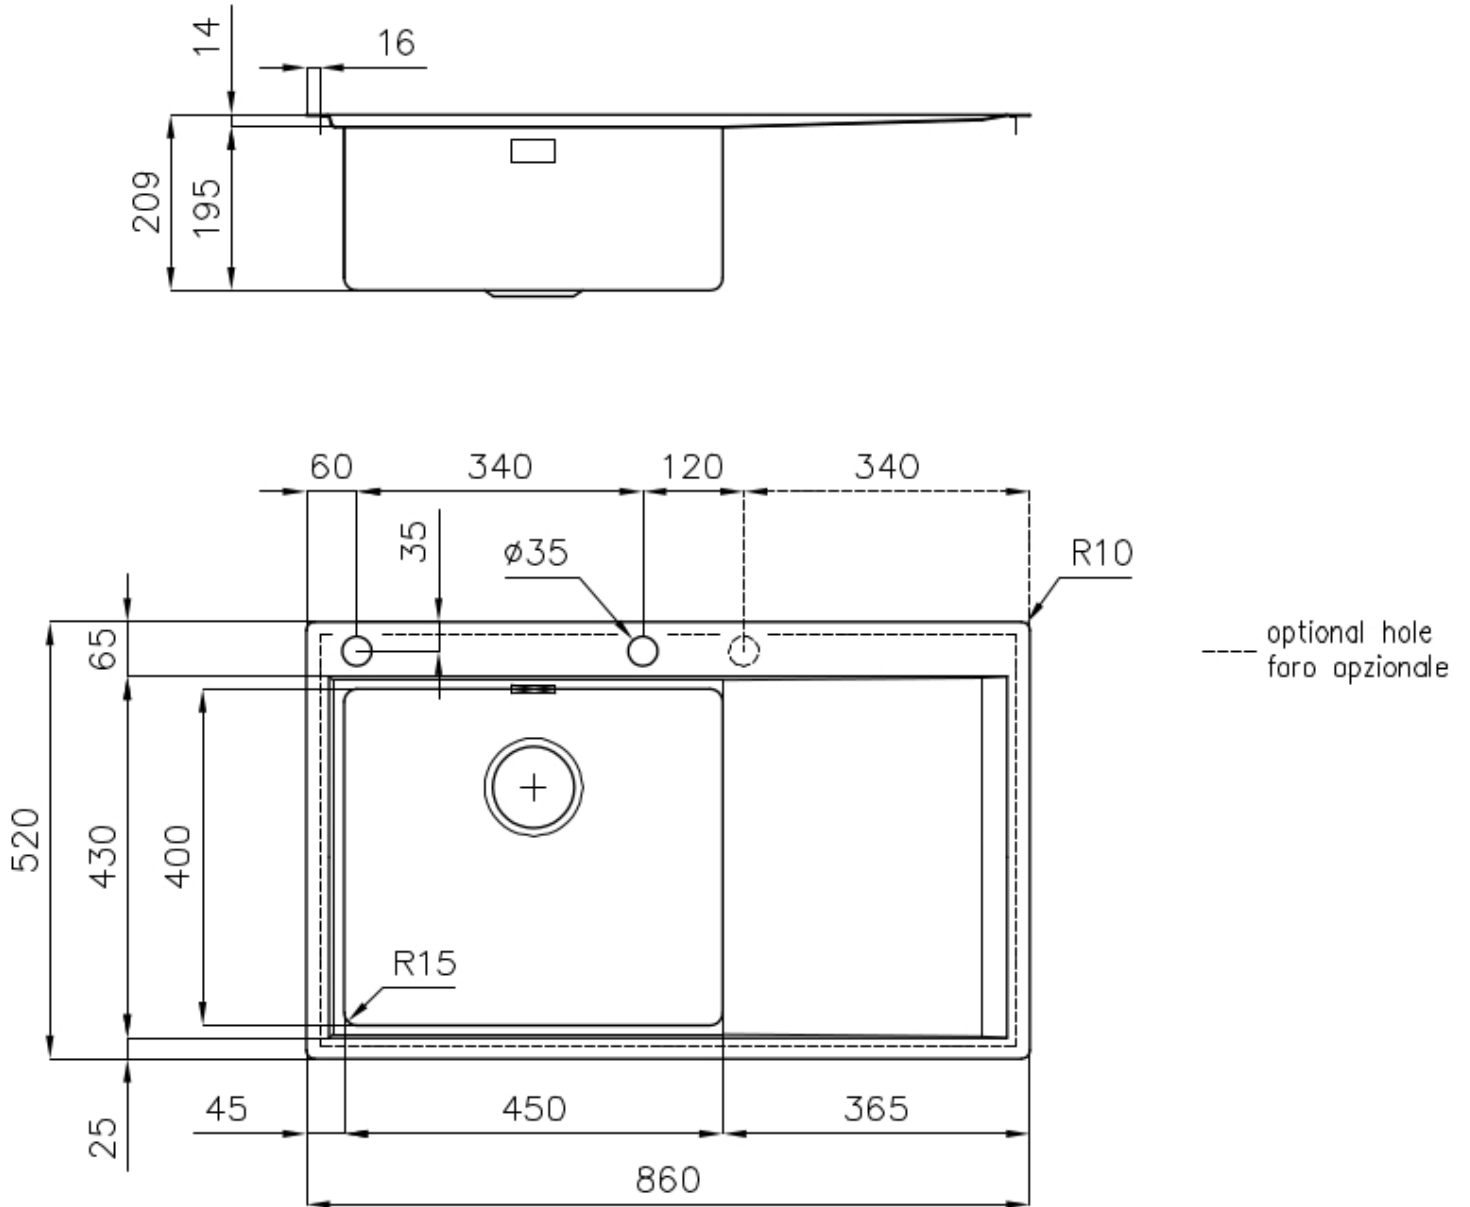

TECHNICAL DATA